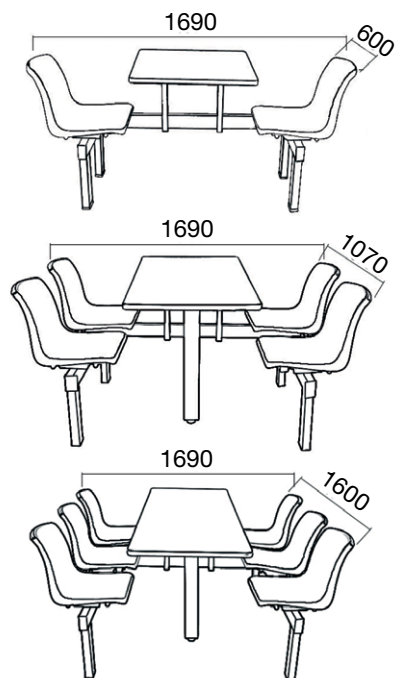

# Canteen Furniture

- Fully welded canteen unit with polypropylene seat shells.
- Powder coated frames in black.
- Seats are available in blue.
- Laminate table tops come in a light grey colour.
- Available in 2 seater single entry, 4 seater single entry, 4 seater double entry, 6 seater single entry and 6 seater double entry.

## 2 Seater Canteen Unit

Size (W x D)	Order Ref	Price (Each)
Blue Seated, Wall Unit 1690 x 600 mm	B6FASTFD2SEX	£168.42

## 4 Seater Canteen Unit

Size (W x D)	Order Ref	Price (Each)
Blue Seated, 2 Way Entry 1690 x 1070 mm	B6FASTFD4DEX	£245.43
Blue Seated, Wall Unit 1690 x 1070 mm	B6FASTFD4SEX	£245.43

## 6 Seater Canteen Unit

Size (W x D)	Order Ref	Price (Each)
Blue Seated, 2 Way Entry 1690 x 1600 mm	B6FASTFD6DEX	£338.63
Blue Seated, Wall Unit 1690 x 1600 mm	B6FASTFD6SEX	£338.63