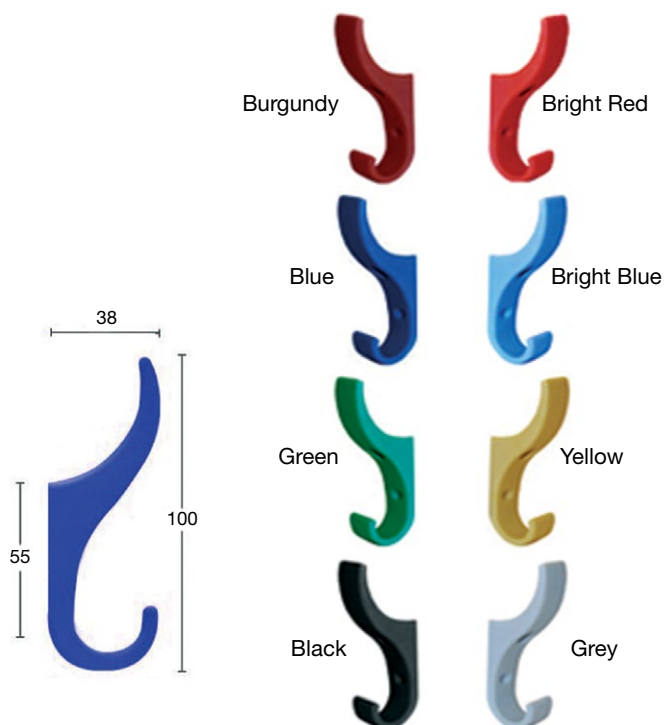

Cloakroom Equipment

Shoe Baskets

- Strong wire mesh baskets black plastic coated
- To suit cloakroom units & benches 1525mm long
- L x H x D: 1200 x 320 x 270mm (SB1 & SB10)
- L x H x D: 1200 x 170 x 270mm (SB5)
- Bench seats to be ordered separately (see page 85 for details)

SHOE BASKETS		
No. of Sections	Order Ref	Price (Each)
1	SB1	£90.20
5	SB5	£97.60
10	SB10	£106.30

Coat Rails

- Supplied with unbreakable plastic hooks
- Ash or sapele timber

Wall fixings are not included.

COAT RAILS (70 x 20mm)			
No. of Hooks	Length	Order Ref	Price (Each)
6	915mm	CR6	£48.80
9	1220mm	CR9	£51.60
12	1525mm	CR12	£55.80

Hooks

Our unbreakable plastics hooks have been designed with safety in mind and are manufactured from an engineering grade nylon making them completely maintenance free in a range of 8 colours.

- Unbreakable
- Perfect for all schools
- Ideal for locker rooms
- Soft curves and radiused edges
- Maintenance free
- Compact profile
- Vandal proof
- 8 colours

Fixings not included

Description	Order Ref	Price (Each)
Plastic Hook (Burgundy)	HKS/BUR	£1.25
Plastic Hook (Bright Red)	HKS/BRED	£1.25
Plastic Hook (Blue)	HKS/BLUE	£1.25
Plastic Hook (Bright Blue)	HKS/BBLU	£1.25
Plastic Hook (Green)	HKS/GRN	£1.25
Plastic Hook (Yellow)	HKS/YEL	£1.25
Plastic Hook (Black)	HKS/BLK	£1.25
Plastic Hook (Grey)	HKS/GREY	£1.25