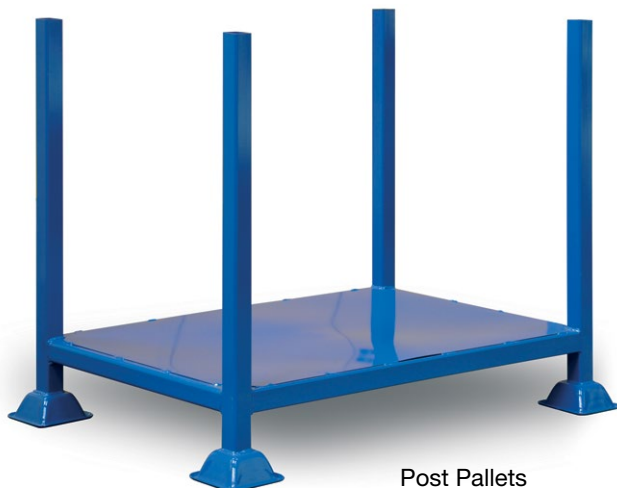

Box Pallets

Detachable Side Pallets

- Detachable mesh or steel panels.
- Up to 1000kg capacity.
- Powder coated dark blue.

Overall Size H x W x D (mm)	Mesh Sides		Steel Sides	
	Order Ref	Price (Each)	Order Ref	Price (Each)
610 x 610 x 460	PDS616146MBX	£213.11	PDS616146SBX	£213.11
610 x 610 x 610	PDS616161MBX	£220.95	PDS616161SBX	£220.95
915 x 610 x 460	PDS916146MBX	£228.80	PDS916146SBX	£228.80
915 x 610 x 610	PDS916161MBX	£236.64	PDS916161SBX	£236.64
915 x 915 x 460	PDS919146MBX	£244.49	PDS919146SBX	£244.49
915 x 915 x 610	PDS919161MBX	£253.64	PDS919161SBX	£253.64
915 x 915 x 760	PDS919176MBX	£261.48	PDS919176SBX	£261.48
1220 x 915 x 460	PDS129146MBX	£270.63	PDS129146SBX	£270.63
1220 x 915 x 610	PDS129161MBX	£281.09	PDS129161SBX	£281.09
1220 x 915 x 760	PDS129176MBX	£290.25	PDS129176SBX	£290.25

Detachable Side Pallets

Post Pallets

- Square tube corner posts.
- Easy access to stacked materials.
- Powder coated dark blue.

Post Pallets

Overall Size H x W x D (mm)		
	Order Ref	Price (Each)
610 x 610 x 460	PPO616146BXX	£125.51
610 x 610 x 610	PPO616161BXX	£130.74
915 x 610 x 460	PPO916146BXX	£134.66
915 x 610 x 610	PPO916161BXX	£139.89
915 x 610 x 760	PPO916176BXX	£145.14
915 x 610 x 915	PPO916191BXX	£150.35
915 x 915 x 460	PPO919146BXX	£155.58
915 x 915 x 610	PPO919161BXX	£162.12
915 x 915 x 760	PPO919176BXX	£167.35
915 x 915 x 915	PPO919191BXX	£173.88
1200 x 915 x 460	PPO129146BXX	£179.12
1200 x 915 x 610	PPO129161BXX	£186.17
1200 x 915 x 760	PPO129176BXX	£193.50
1200 x 915 x 915	PPO129191BXX	£200.04