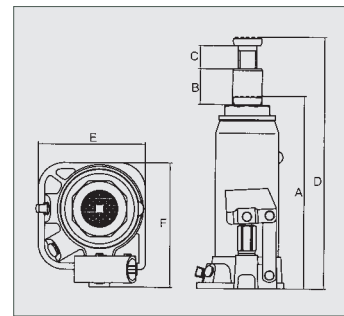

BOTTLE JACKS & JACK STANDS

key features

A range of compact and powerful bottle jacks, with built-in safety valves, screw extensions* to provide adjustable starting height and serrated saddles to give a secure contact with the load.

*not applicable to items 03671 & 03672

Trade Bottle Jack

ITEM NO.	BARCODE NO.	LIFTING CAPACITY (TON)	A (MM)	B (MM)	C (MM)	D (MM)	E (MM)	F (MM)	GROSS WEIGHT	PACKAGED DIMENSIONS
03666	5012713036660	2	156	100	60	320	93	88	2.3kg	120 x 100 x 175mm
03667	5012713036677	4	183	118	60	354	102	107	3.2kg	125 x 110 x 210mm
03668	5012713036684	8	202	136	60	400	120	117	5.4kg	140 x 130 x 210mm
03669	5012713036691	12	213	142	60	415	132	135	7.2kg	150 x 145 x 225mm
03670	5012713036707	20	242	166	60	470	140	154	11kg	180 x 165 x 255mm
03671	5012713036714	30	288	200	n/a	489	160	170	14.6kg	180 x 180 x 295mm
03672	5012713036721	50	298	200	n/a	494	176	214	33kg	240 x 220 x 320mm

Jack Stands

Our range of jack stands are strong and rugged. Supplied in pairs, all models have a large foot print to spread the load.

Choose from ratchet action or pin and chain height adjustment.

ITEM NO.	BARCODE NO.	DESCRIPTION	QTY SUPPLIED	LIFTING CAPACITY (TON)	LIFTING RANGE	HEIGHT ADJUSTMENT	GROSS WEIGHT	PACKAGED DIMENSIONS
03919	5012713039197	2 Ton Foldable Jack Stand	Pair	2	277 to 365mm	Pin and Chain	3.44kg	295 x 130 x 95mm
03826	5012713038262	3 Ton Jack Stand	Pair	3	238 to 372mm	Ratchet	7.2kg	360 x 220 x 220mm
03828	5012713038282	6 Ton Jack Stand	Pair	6	395 to 605mm	Ratchet	13.7kg	465 x 305 x 270mm
03842	5012713038428	6 Ton Extra Tall Jack Stands	Pair	6	570 to 900mm	Pin and Chain	22kg	725 x 455 x 435mm