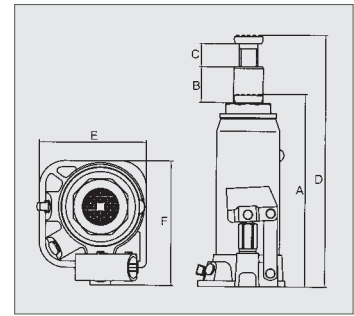

BOTTLE JACKS & JACK STANDS

key features

A range of compact and powerful bottle jacks, with built-in safety valves, screw extensions* to provide adjustable starting height and serrated saddles to give a secure contact with the load.

*not applicable to items 03671 & 03672

Trade Bottle Jack

ITEM NO.	BARCODE NO.	LIFTING CAPACITY (TON)	A (MM)	B (MM)	C (MM)	D (MM)	E (MM)	F (MM)	GROSS WEIGHT	PACKAGED DIMENSIONS
03666	5012713036660	2	156	100	60	320	93	88	2.3kg	120 x 100 x 175mm
03667	5012713036677	4	183	118	60	354	102	107	3.2kg	125 x 110 x 210mm
03668	5012713036684	8	202	136	60	400	120	117	5.4kg	140 x 130 x 210mm
03669	5012713036691	12	213	142	60	415	132	135	7.2kg	150 x 145 x 225mm
03670	5012713036707	20	242	166	60	470	140	154	11kg	180 x 165 x 255mm
03671	5012713036714	30	288	200	n/a	489	160	170	14.6kg	180 x 180 x 295mm
03672	5012713036721	50	298	200	n/a	494	176	214	33kg	240 x 220 x 320mm

Jack Stands

Our range of jack stands are strong and rugged. Supplied in pairs, all models have a large foot print to spread the load.

Choose from ratchet action or pin and chain height adjustment.

ITEM NO.	BARCODE NO.	DESCRIPTION	QTY SUPPLIED	LIFTING CAPACITY (TON)	LIFTING RANGE	HEIGHT ADJUSTMENT	GROSS WEIGHT	PACKAGED DIMENSIONS
03919	5012713039197	2 Ton Foldable Jack Stand	Pair	2	277 to 365mm	Pin and Chain	3.44kg	295 x 130 x 95mm
03826	5012713038262	3 Ton Jack Stand	Pair	3	238 to 372mm	Ratchet	7.2kg	360 x 220 x 220mm
03828	5012713038282	6 Ton Jack Stand	Pair	6	395 to 605mm	Ratchet	13.7kg	465 x 305 x 270mm
03842	5012713038428	6 Ton Extra Tall Jack Stands	Pair	6	570 to 900mm	Pin and Chain	22kg	725 x 455 x 435mm