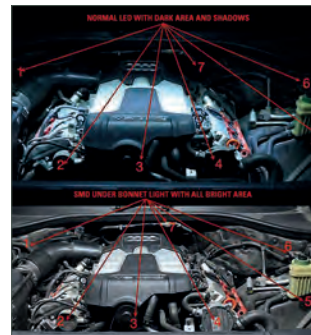

Slimline SMD Swivel Inspection Lamps

06445 - Black (Barcode Number: 5012713064458)
06463 - Hi-Viz Orange (Barcode Number: 5012713064632)

- 10+1 extreme white light SMD's:
  500 Lux / 300 Lumen (main light),
  800 Lux / 500 Lumen (top/spot light)
- Lithium-ion battery: Super long 15 top light,
  5 hour main light continual running times
- Battery test button - for improved usability
- Multi-functional 180° forward / backward tilt
- Integrated hanging hook with 360° rotation for
  increased versatility
- Strong integral magnet in base - for positioning
  under bonnets/bodies
- Cradle for mains charging and storage, USB charge port
- Soft-feel finish

**10+1
SUPER LED**

**NEW
FROM SIP**

trade level ★★

06462 Cordless SMD Rechargeable Under Bonnet Work Light

trade level ★★

- Fluorescent effect lens for a softer optical working light, dazzle free
- 180° wide spread of light for increased illumination and less shadow
- Strong, spring loaded, soft feel under-bonnet hooks for reliable and safe use with excellent paint protection
- 1x vertical hook for increased versatility
- 126 SMD's each giving 500 LUX @ 0.5m
- 3 hours continuous run time
- Lithium-ion battery for high performance and long life
- Charger included

Barcode Number: 5012713064625

**NEW
FROM SIP**

**BRIGHT
500
LUX**