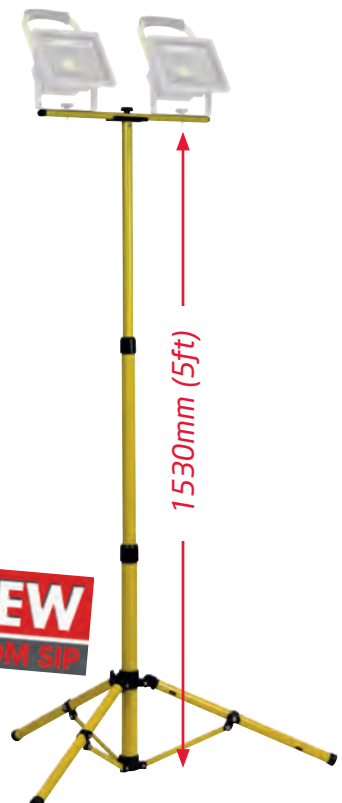

### SIP SMD LED Floodlights - Mains Powered

- Super-bright SMD LED's for extra bright working light
- 1400 lumens brightness yet highly energy efficient
- Tilt adjustment for easy light positioning
- Extremely cost effective to run compared to halogen lights
- Shock resistant, maintenance free and no light bulb to change
- Heavy duty die-cast aluminium casing for extra durability
- Integrated passive infrared sensor (PIR) activates light when motion is detected (Item No: 06471)
- Adjustable time-on (5 seconds - 8 minutes) and dusk to dawn controls (Item No: 06471)
- Suitable for outdoor use

**SUPER BRIGHT 1,400 LUMENS**  
230v SUPPLY

MODEL	WALL MOUNTABLE SMD LED FLOODLIGHT - 20W	WALL MOUNTABLE SMD LED FLOODLIGHT WITH PIR SENSOR - 20W	SMD LED FLOODLIGHT - 20W
ITEM NO.	06465	06471	06491
Supply	230v (13amp)	230v (13amp)	230v (13amp)
Power	20w	20w	20w
Brightness	1400 Lumens	1400 Lumens	1400 Lumens
Viewing Angle	120°	120°	120°
IP Rating	IP 65	IP 65	IP 65
Net Weight	1.14kg	1.4kg	1.76kg
Packaged Dimensions (HxWxL)	137 x 180 x 137mm	220 x 178 x 185mm	280 x 193 x 185mm
Barcode Number	5012713064656	5012713064717	5012713064915

### 06494 SIP Floodlight Twin Head Tripod

- Sturdy twin headed tripod suitable for: 06483, 06489 & 06491
- High visibility yellow for extra safety
- Easy height adjustment for light positioning
- Compact, lightweight telescopic design for easy portability and storage
- Integrated cable wrap hooks
- 1530mm height - fully extended