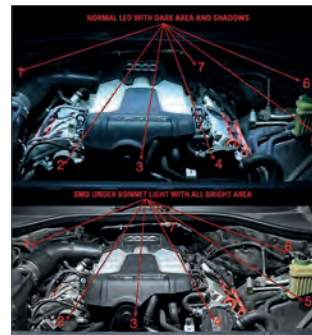

Slimline SMD Swivel Inspection Lamps

06445 - Black (Barcode Number: 5012713064458)
06463 - Hi-Viz Orange (Barcode Number: 5012713064632)

- 10+1 extreme white light SMD's:
  500 Lux / 300 Lumen (main light),
  800 Lux / 500 Lumen (top/spot light)
- Lithium-ion battery: Super long 15 top light,
  5 hour main light continual running times
- Battery test button - for improved usability
- Multi-functional 180° forward / backward tilt
- Integrated hanging hook with 360° rotation for
  increased versatility
- Strong integral magnet in base - for positioning
  under bonnets/bodies
- Cradle for mains charging and storage, USB charge port
- Soft-feel finish

**10+1
SUPER LED**

**NEW
FROM SIP**

trade level ★★

06462 Cordless SMD Rechargeable Under Bonnet Work Light

trade level ★★

- Fluorescent effect lens for a softer optical working light, dazzle free
- 180° wide spread of light for increased illumination and less shadow
- Strong, spring loaded, soft feel under-bonnet hooks for reliable and safe use with excellent paint protection
- 1x vertical hook for increased versatility
- 126 SMD's each giving 500 LUX @ 0.5m
- 3 hours continuous run time
- Lithium-ion battery for high performance and long life
- Charger included

Barcode Number: 5012713064625

**NEW
FROM SIP**

**BRIGHT
500
LUX**