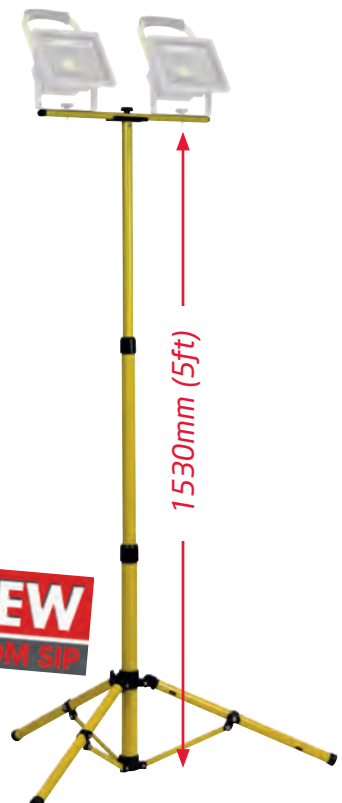

Brand New

Corded and cordless super-bright SMD LED's for extra bright working light. Extremely cost effective to run compared to halogen lights. Shock resistant, maintenance free and no light bulb to change. Tilt adjustment for easy light positioning. Suitable for outdoor use

SIP SMD LED Floodlights - Mains Powered

- Super-bright SMD LED's for extra bright working light
- 1400 lumens brightness yet highly energy efficient
- Tilt adjustment for easy light positioning
- Extremely cost effective to run compared to halogen lights
- Shock resistant, maintenance free and no light bulb to change
- Heavy duty die-cast aluminium casing for extra durability
- Integrated passive infrared sensor (PIR) activates light when motion is detected (Item No: 06471)
- Adjustable time-on (5 seconds - 8 minutes) and dusk to dawn controls (Item No: 06471)
- Suitable for outdoor use

SUPER BRIGHT 1,400 LUMENS
230v SUPPLY

MODEL	WALL MOUNTABLE SMD LED FLOODLIGHT - 20W	WALL MOUNTABLE SMD LED FLOODLIGHT WITH PIR SENSOR - 20W	SMD LED FLOODLIGHT - 20W
ITEM NO.	06465	06471	06491
Supply	230v (13amp)	230v (13amp)	230v (13amp)
Power	20w	20w	20w
Brightness	1400 Lumens	1400 Lumens	1400 Lumens
Viewing Angle	120°	120°	120°
IP Rating	IP 65	IP 65	IP 65
Net Weight	1.14kg	1.4kg	1.76kg
Packaged Dimensions (HxWxL)	137 x 180 x 137mm	220 x 178 x 185mm	280 x 193 x 185mm
Barcode Number	5012713064656	5012713064717	5012713064915

06494 SIP Floodlight Twin Head Tripod

- Sturdy twin headed tripod suitable for: 06483, 06489 & 06491
- High visibility yellow for extra safety
- Easy height adjustment for light positioning
- Compact, lightweight telescopic design for easy portability and storage
- Integrated cable wrap hooks
- 1530mm height - fully extended

Barcode Number: 5012713064946