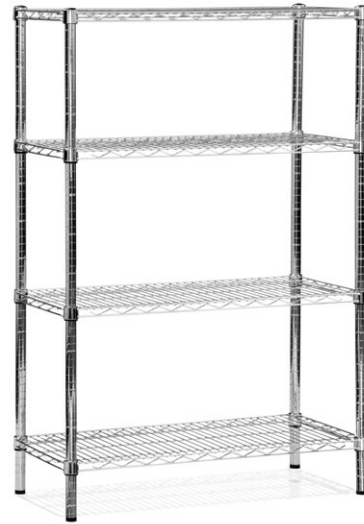

Eclipse - Chrome Wire Shelving

Eclipse wire shelving is suitable for restaurants, hotels, retail outlets, hospitals, offices, factories, educational departments and the home.

Bays can be made suitable for the electronics industry with the addition of conductive components (please enquire).

Assembles in minutes with no specialist tools required.

Open wire shelves for greater visibility and airflow with adjustability at 25mm pitches.

Heavy duty with a 300Kg shelf load capacity (UDL).

Units can be customised with a wide range of accessories (please enquire) and different finishes from Chrome for dry storage areas to epoxy powder coated Perma Plus antibacterial finish for cold, damp environments such as cold rooms or freezers.

Eclipse Chrome Wire Shelving - Complete Bays

Finish	Size H x W x D (mm)	4 Tier Starter Bay		4 Tier Extension Bay		Additional Shelf	
		Order Ref	Price (Each)	Order Ref	Price (Each)	Order Ref	Price (Each)
Chrome	1625 x 610 x 460	EC40	£100.00	EC40AO	£94.00	EC1824	£16.00
	1625 x 915 x 460	EC44	£124.00	EC44AO	£118.00	EC1836	£22.00
	1625 x 1220 x 460	EC45	£152.00	EC45AO	£146.00	EC1848	£29.00
	1625 x 1520 x 460	EC46	£184.00	EC46AO	£178.00	EC1860	£37.00
	1625 x 610 x 610	EC47A	£124.00	EC47AAO	£118.00	EC2424	£22.00
	1625 x 915 x 610	EC48	£156.00	EC48AO	£150.00	EC2436	£30.00
	1625 x 1220 x 610	EC49	£192.00	EC49AO	£186.00	EC2448	£39.00
Perma Plus	1625 x 1520 x 610	EC50	£228.00	EC50AO	£222.00	EC2460	£48.00
	1625 x 610 x 460	EPP40	£100.00	EPP40AO	£94.00	EPP1824	£16.00
	1625 x 915 x 460	EPP44	£124.00	EPP44AO	£118.00	EPP1836	£22.00
	1625 x 1220 x 460	EPP45	£152.00	EPP45AO	£146.00	EPP1848	£29.00
	1625 x 1520 x 460	EPP46	£176.00	EPP46AO	£170.00	EPP1860	£35.00
	1625 x 610 x 610	EPP47A	£120.00	EPP47AAO	£114.00	EPP2424	£21.00
	1625 x 915 x 610	EPP48	£148.00	EPP48AO	£142.00	EPP2436	£28.00
1625 x 1220 x 610	EPP49	£180.00	EPP49AO	£174.00	EPP2448	£36.00	
1625 x 1520 x 610	EPP50	£212.00	EPP50AO	£206.00	EPP2460	£44.00	