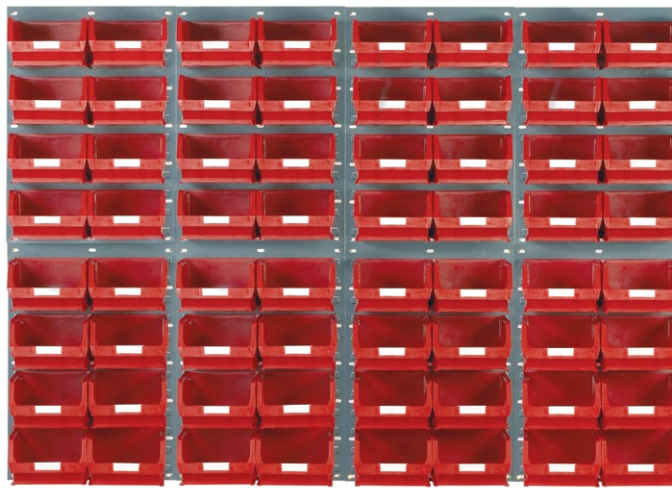

010215B - TC2 Blue

010218R - TC5 Red

Topstore - 2 Panels high x 3 Panels wide (H 1282 x W 1371mm) TC Bin Kits _____

Containers Included	Order Ref	Containers Included	Order Ref	No. of Louvred Panels per Kit	Price (Each)
144 x TC2 Blue Bins	010220B	144 x TC2 Red Bins	010220R	6	£235.51
72 x TC3 Blue Bins	010221B	72 x TC3 Red Bins	010221R	6	£243.47
48 x TC4 Blue Bins	010222B	48 x TC4 Red Bins	010222R	6	£271.63
36 x TC5 Blue Bins	010223B	36 x TC5 Red Bins	010223R	6	£284.67
18 x TC6 Blue Bins	010224B	18 x TC6 Red Bins	010224R	6	£275.48

010223R - TC5 Red

010224B - TC6 Blue

Topstore - 2 Panels high x 4 Panels wide (H 1282 x W 1828mm) TC Bin Kits

Containers Included	Order Ref	Containers Included	Order Ref	No. of Louvred Panels per Kit	Price (Each)
192 x TC2 Blue Bins	010225B	192 x TC2 Red Bins	010225R	8	£314.01
96 x TC3 Blue Bins	010226B	96 x TC3 Red Bins	010226R	8	£324.63
64 x TC4 Blue Bins	010227B	64 x TC4 Red Bins	010227R	8	£362.17
48 x TC5 Blue Bins	010228B	48 x TC5 Red Bins	010228R	8	£379.57
24 x TC6 Blue Bins	010229B	24 x TC6 Red Bins	010229R	8	£367.30

010226B - TC3 Blue

010227R - TC4 Red

Topstore - Fully Boxed Bin Kits

Pre-kitted Topstore Containers and Louvred Panels. Virtually any combination can be made to order.

Boxed Kit Contents	Order Ref	Pack Quantity	Price (Per Pack)
1 x 300 (H) x 320mm (W) Red Wall Mounted L/Panel c/w 6 x TC1 & 6 x TC2 Blue Bins	010094RL/10	10	£163.71
1 x 300 (H) x 320mm (W) Blue Wall Mounted L/Panel c/w 6 x TC1 & 6 x TC2 Red Bins	010094BL/10	10	£163.71
1 x 300 (H) x 457mm (W) Red Wall Mounted L/Panel c/w 6 x TC3 Blue Bins	010095RL/5	5	£111.01
1 x 300 (H) x 457mm (W) Blue Wall Mounted L/Panel c/w 6 x TC3 Red Bins	010095BL/5	5	£111.01
Grey TP1 Panel c/w 8 x TC2 Red Bins & 8 x TC2 Blue Bins	010171/5	5	£145.45
Grey TP1 Panel c/w 16 x TC2 Red Bins	010171/R/5	5	£145.45
Grey TP2 Panel c/w 9 x TC3 Red & 9 x TC3 Blue Bins	010172/5	5	£318.01
Grey TP10 Panel c/w 24 x TC2 Red Bins	010174/5	5	£171.31