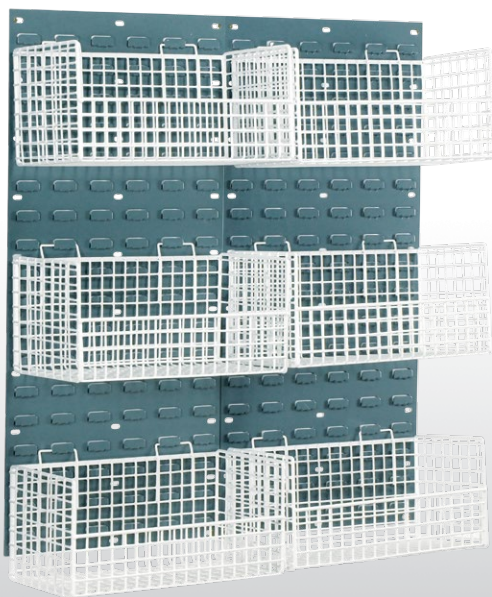

Topstore - Mesh Baskets

Topstore Mesh Baskets fit onto both metric and imperial panels. They are available in two depths with an option to fit adjustable front to back dividers. Both baskets and dividers are white plastic coated.

Small Basket				
Order Ref	H x W x D (mm)	Louvre Value	Capacity (Kg)	Price (Each)
012593	200 x 460 x 200	30	30	£44.52
012597	Front/Back Divider	N/A	N/A	£14.47

Large Basket				
Order Ref	H x W x D (mm)	Louvre Value	Capacity (Kg)	Price (Each)
012594	200 x 460 x 330	30	30	£51.94
012598	Front/Back Divider	N/A	N/A	£16.47

Topstore - Mesh Basket Louvred Panel Kits

Some additional modular pre-kitted TP2 Louvred Panels (H) 946 x (W) 457mm in grey, complete with either small or large mesh baskets.

Baskets Included	H x W (mm)	Order Ref	No. of Louvred Panels per Kit	Price (Each)
3 x Small Mesh Baskets	946 x 457	010230SB	1	£158.05
6 x Small Mesh Baskets	946 x 914	010231SB	2	£316.09
9 x Small Mesh Baskets	946 x 1371	010232SB	3	£474.14
12 x Small Mesh Baskets	946 x 1828	010233SB	4	£632.18
3 x Large Mesh Baskets	946 x 457	010234LB	1	£180.31
6 x Large Mesh Baskets	946 x 914	010235LB	2	£360.61
9 x Large Mesh Baskets	946 x 1371	010236LB	3	£540.92
12 x Large Mesh Baskets	946 x 1828	010237LB	4	£721.22