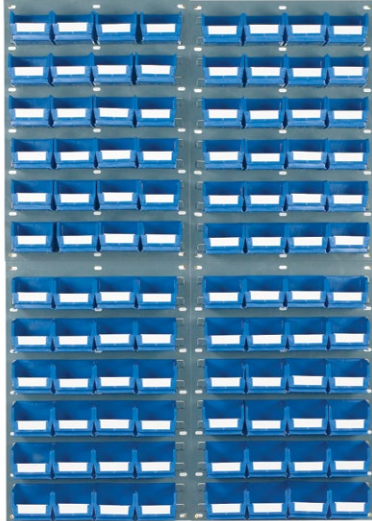

010216R - TC3 Red

010218B - TC5 Blue

Topstore - 2 Panels high x 1 Panel wide (H 1282 x W 457mm) TC Bin Kits

Containers Included	Order Ref	Containers Included	Order Ref	No. of Louvred Panels per Kit	Price (Each)
48 x TC2 Blue Bins	010205B	48 x TC2 Red Bins	010205R	2	£78.50
24 x TC3 Blue Bins	010206B	24 x TC3 Red Bins	010206R	2	£81.16
16 x TC4 Blue Bins	010207B	16 x TC4 Red Bins	010207R	2	£90.54
12 x TC5 Blue Bins	010208B	12 x TC5 Red Bins	010208R	2	£94.89
6 x TC6 Blue Bins	010209B	6 x TC6 Red Bins	010209R	2	£91.83

010206R - TC3 Red

010208B - TC5 Blue

010209R - TC6 Red

Topstore - 2 Panels high x 2 Panels wide (H 1282 x W 914mm) TC Bin Kits _____

Containers Included	Order Ref	Containers Included	Order Ref	No. of Louvred Panels per Kit	Price (Each)
96 x TC2 Blue Bins	010215B	96 x TC2 Red Bins	010215R	4	£157.01
48 x TC3 Blue Bins	010216B	48 x TC3 Red Bins	010216R	4	£162.31
32 x TC4 Blue Bins	010217B	32 x TC4 Red Bins	010217R	4	£181.08
24 x TC5 Blue Bins	010218B	24 x TC5 Red Bins	010218R	4	£189.78
12 x TC6 Blue Bins	010219B	12 x TC6 Red Bins	010219R	4	£183.65

010215B - TC2 Blue

010218R - TC5 Red

Topstore - 2 Panels high x 3 Panels wide (H 1282 x W 1371mm) TC Bin Kits _____

Containers Included	Order Ref	Containers Included	Order Ref	No. of Louvred Panels per Kit	Price (Each)
144 x TC2 Blue Bins	010220B	144 x TC2 Red Bins	010220R	6	£235.51
72 x TC3 Blue Bins	010221B	72 x TC3 Red Bins	010221R	6	£243.47
48 x TC4 Blue Bins	010222B	48 x TC4 Red Bins	010222R	6	£271.63
36 x TC5 Blue Bins	010223B	36 x TC5 Red Bins	010223R	6	£284.67
18 x TC6 Blue Bins	010224B	18 x TC6 Red Bins	010224R	6	£275.48