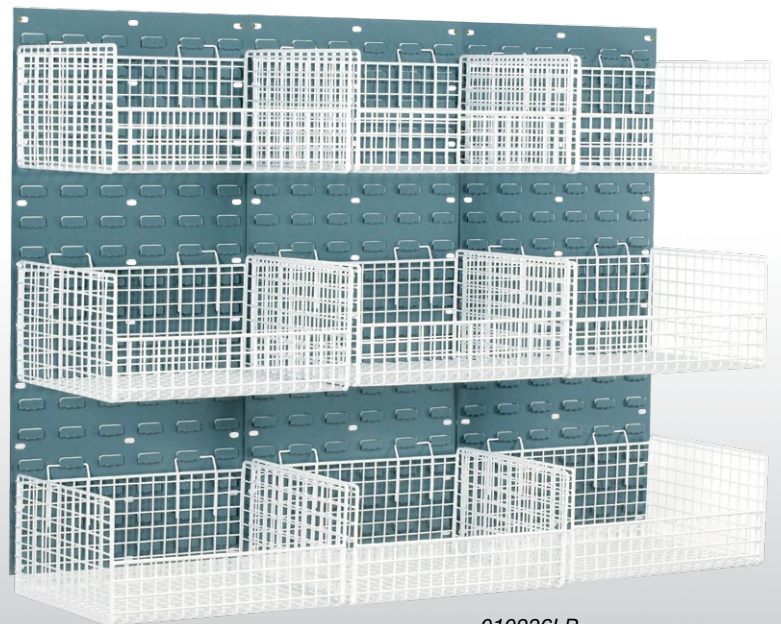

Topstore - Mesh Baskets

Topstore Mesh Baskets fit onto both metric and imperial panels. They are available in two depths with an option to fit adjustable front to back dividers. Both baskets and dividers are white plastic coated.

Small Basket				
Order Ref	H x W x D (mm)	Louvre Value	Capacity (Kg)	Price (Each)
012593	200 x 460 x 200	30	30	£44.52
012597	Front/Back Divider	N/A	N/A	£14.47

Large Basket				
Order Ref	H x W x D (mm)	Louvre Value	Capacity (Kg)	Price (Each)
012594	200 x 460 x 330	30	30	£51.94
012598	Front/Back Divider	N/A	N/A	£16.47

Topstore - Mesh Basket Louvred Panel Kits

Some additional modular pre-kitted TP2 Louvred Panels (H) 946 x (W) 457mm in grey, complete with either small or large mesh baskets.

Baskets Included	H x W (mm)	Order Ref	No. of Louvred Panels per Kit	Price (Each)
3 x Small Mesh Baskets	946 x 457	010230SB	1	£158.05
6 x Small Mesh Baskets	946 x 914	010231SB	2	£316.09
9 x Small Mesh Baskets	946 x 1371	010232SB	3	£474.14
12 x Small Mesh Baskets	946 x 1828	010233SB	4	£632.18
3 x Large Mesh Baskets	946 x 457	010234LB	1	£180.31
6 x Large Mesh Baskets	946 x 914	010235LB	2	£360.61
9 x Large Mesh Baskets	946 x 1371	010236LB	3	£540.92
12 x Large Mesh Baskets	946 x 1828	010237LB	4	£721.22

010236LB