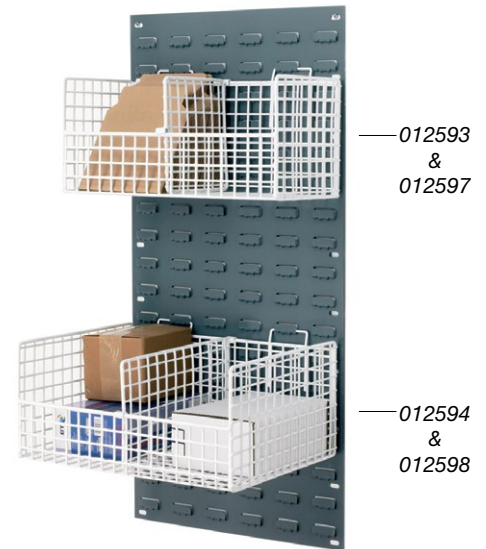

Topstore - Mesh Baskets

Topstore Mesh Baskets fit onto both metric and imperial panels. They are available in two depths with an option to fit adjustable front to back dividers. Both baskets and dividers are white plastic coated.

Small Basket				
Order Ref	H x W x D (mm)	Louvre Value	Capacity (Kg)	Price (Each)
012593	200 x 460 x 200	30	30	£44.52
012597	Front/Back Divider	N/A	N/A	£14.47

Large Basket				
Order Ref	H x W x D (mm)	Louvre Value	Capacity (Kg)	Price (Each)
012594	200 x 460 x 330	30	30	£51.94
012598	Front/Back Divider	N/A	N/A	£16.47