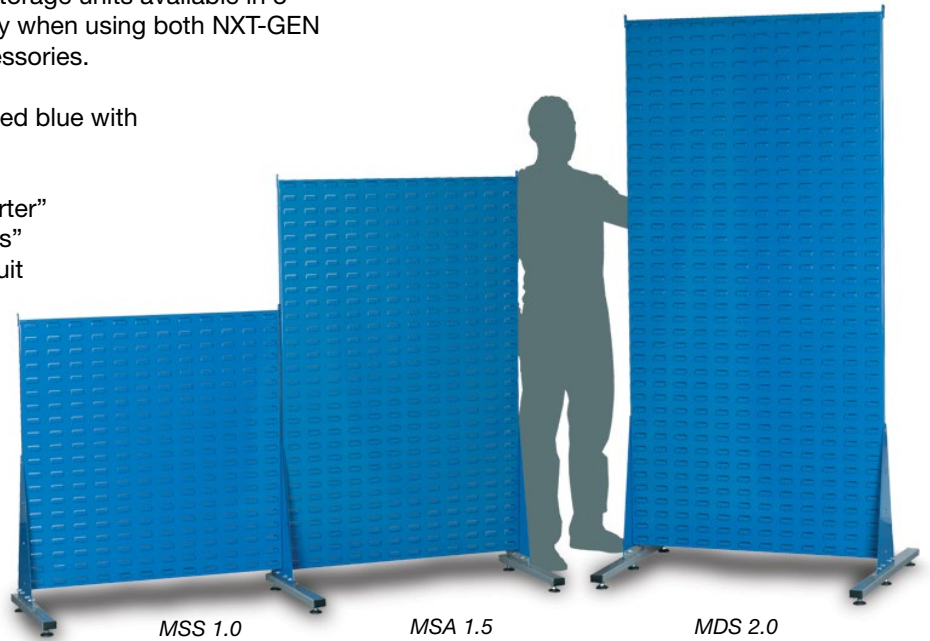

010226B - TC3 Blue

010227R - TC4 Red

Topstore - Fully Boxed Bin Kits

Pre-kitted Topstore Containers and Louvred Panels. Virtually any combination can be made to order.

Boxed Kit Contents	Order Ref	Pack Quantity	Price (Per Pack)
1 x 300 (H) x 320mm (W) Red Wall Mounted L/Panel c/w 6 x TC1 & 6 x TC2 Blue Bins	010094RL/10	10	£163.71
1 x 300 (H) x 320mm (W) Blue Wall Mounted L/Panel c/w 6 x TC1 & 6 x TC2 Red Bins	010094BL/10	10	£163.71
1 x 300 (H) x 457mm (W) Red Wall Mounted L/Panel c/w 6 x TC3 Blue Bins	010095RL/5	5	£111.01
1 x 300 (H) x 457mm (W) Blue Wall Mounted L/Panel c/w 6 x TC3 Red Bins	010095BL/5	5	£111.01
Grey TP1 Panel c/w 8 x TC2 Red Bins & 8 x TC2 Blue Bins	010171/5	5	£145.45
Grey TP1 Panel c/w 16 x TC2 Red Bins	010171/R/5	5	£145.45
Grey TP2 Panel c/w 9 x TC3 Red & 9 x TC3 Blue Bins	010172/5	5	£318.01
Grey TP10 Panel c/w 24 x TC2 Red Bins	010174/5	5	£171.31

Excludes wall fixings

010094BL

010171

010095RL

Topstore - Louvred Panel Spacemasters

Single or double sided freestanding storage units available in 3 heights for increased storage capacity when using both NXT-GEN and TC Topstore containers and accessories.

Heavy duty adjusters permit levelling on uneven surfaces.

Other colours available.

Topstore - Spacemaster Stands Only

Racks (Excluding Containers) - Single Sided								
Starter Ref	Order Ref	Price (Each)	Adda Ref	Order Ref	Price (Each)	NL	H x W x D (mm)	Capacity
MSS 1.0	010810NXT	£174.15	MSA 1.0	010820NXT	£145.91	240	1100 x 1000 x 500	400 kgs
MSS 1.5	010830NXT	£208.80	MSA 1.5	010840NXT	£179.04	360	1600 x 1000 x 500	400 kgs
MSS 2.0	010850NXT	£249.31	MSA 2.0	010860NXT	£219.56	480	2100 x 1000 x 500	400 kgs