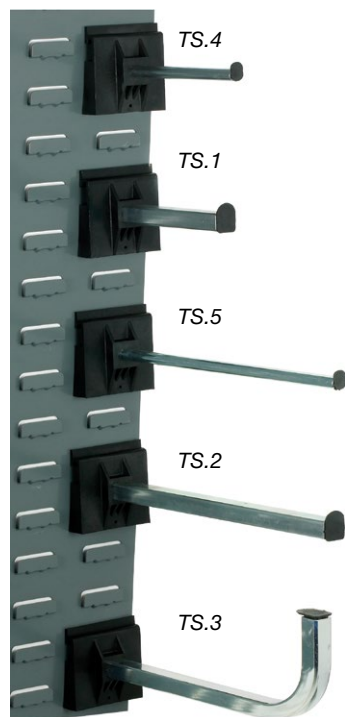

Topstore - Bench Stands

Epoxy powder coated blue panel and silver/grey side supports, these bench stands are suitable for use with the smaller range of NXT-GEN and TC containers and are available in 500(H) x 500mm(W) and 500(H) x 1000mm(W).

- All containers come complete with I.D labels

Model	1	2	3	4	5	6	7	8
H x W (mm)	500 x 500	500 x 1000	500 x 500	500 x 500	500 x 500	500 x 1000	500 x 500	500 x 1000
No. of Louvres	60	120	60	60	60	120	60	120
Containers Included	None	None	20 Blue NXT2	20 Red NXT2	20 Red TC2	9 Red NXT1 27 Red NXT2 5 Red NXT3	20 Blue TC2	20 Red TC2 12 Blue TC3
Order Ref	010184NXT	010185NXT	010186NXT	010186NXT/R	010186TC	010187NXT	010187TC	010188TC
Price (Each)	£43.59	£54.57	£66.11	£66.11	£62.12	£104.54	£62.12	£97.45

Topstore - Louvred Panel Spigots

Designed to fit onto Topstore Louvred Panels our range of Topstore Spigots are ideal for storing items such as coils that will not store easily on a shelf.

Available in 19mm square and 13mm round tube with a durable ABS plastic back plate for heavier applications.

Wire spigots are available in single and double options, manufactured from 3.6mm wire, the single spigots come complete with a rubber end cap for safety.

Description	Order Ref	Price
Louvre Value = 2 Load Capacity = 10kgs		
<i>Per Pack of 10</i>		
TS.1 19mm Sq Tube x 152mm Long	011031	£49.25
TS.2 19mm Sq Tube x 304mm Long	011032	£66.30
TS.3 19mm Sq Tube x 304mm Long x 108mm upstand	011033	£89.78
TS.4 13mm Diameter Round Tube x 152mm Long	011034	£48.51
TS.5 13mm Diameter Round Tube x 304mm Long	011035	£58.24
Louvre Value = 1 Load Capacity = 1kg		
TSW.6 Single Wire x 152mm Long	011036	£15.44
TSW.7 Single Wire x 203mm Long	011037	£16.45
TSW.8 Double Wire x 152mm Long	011038	£17.34
TSW.9 Double Wire x 203mm Long	011039	£21.30