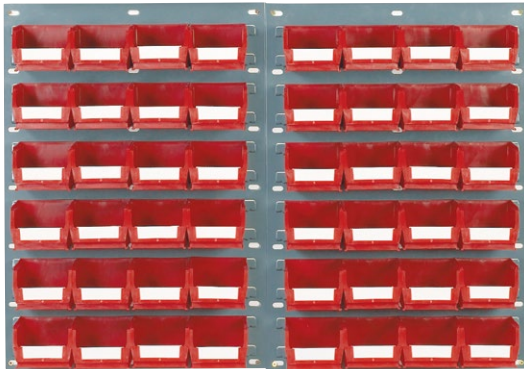

Topstore - Wall Mounted Louvred Panel Kits

A range of modular pre-kitted TP10 louvred panels (H) 641 x (W) 457 mm in grey, complete with Topstore Containers ranging from TC2's to TC6's, in blue or red. For all other bin sizes and colours, see pages 4 and 5 and louvre panels see pages 8 and 9. (Other standard colours are available upon request).

These modular panel kits shown on pages 10-13 are designed to simplify the full utilisation of available wall space.

- All kits exclude wall fixings
- All containers come complete with I.D labels.

Topstore - 1 Panel high x 2 Panels wide (H 641 x W 914mm) TC Bin Kits

Containers Included	Order Ref	Containers Included	Order Ref	No. of Louvred Panels per Kit	Price (Each)
48 x TC2 Blue Bins	010205B	48 x TC2 Red Bins	010205R	2	£78.50
24 x TC3 Blue Bins	010206B	24 x TC3 Red Bins	010206R	2	£81.16
16 x TC4 Blue Bins	010207B	16 x TC4 Red Bins	010207R	2	£90.54
12 x TC5 Blue Bins	010208B	12 x TC5 Red Bins	010208R	2	£94.89
6 x TC6 Blue Bins	010209B	6 x TC6 Red Bins	010209R	2	£91.83

010205R - TC2 Red