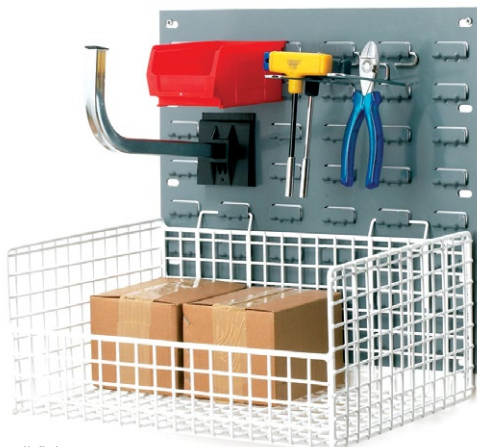

Excludes wall fixings