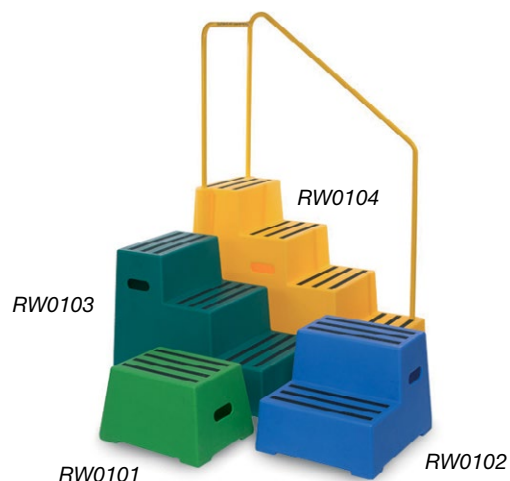

Topstep - Static Safety Steps

Plastic Safety Steps

- Health & safety product – ideal for all industrial and commercial applications.
- Moulded in tough, medium density polyethylene.
- Resistant to most chemicals, suited to wash down applications and wet/corrosive environments.
- Fitted with anti-slip abrasive strips to aid safety, and handles for ease of mobility.
- Accredited to BS EN 14183 European Safety Standard – each step will take up to 260kg.
- 4 tread: supplied complete with powder coated tubular steel support rail (yellow only)
- Colours: Standard colours are yellow, blue, red and green. Other colours are available on special request. (Please specify colour when ordering)

Description	H x W x D (mm)	Weight (kg)	Working Load (kg)	Order Ref	Price (Each)
1 Tread Plastic Safety Step	300 x 485 x 310	5	260	RW0101	£53.00
2 Tread Plastic Safety Step	420 x 475 x 540	10	260	RW0102	£71.00
3 Tread Plastic Safety Step	620 x 440 x 795	15	260	RW0103	£100.00
4 Tread Plastic Safety Step	1620 x 490 x 1080	20	260	*RW0104	£313.00

*(height includes handrail, weight with handrail is 23kg).

Topstep - Steel Static Handy Steps

- Fitted with anti-slip rubber treads for added safety
- Powder coated in white
- Welded steel construction
- Tread Size : W 380 x D 260mm
- Distance between Treads : 180mm
- Working load: 150kg

Description	H x W x D (mm)	Order Ref	Price (Each)
Steel Static Handy Steps	380 x 440 x 655	SSHS2	£35.31

Topstep - 3 Tread Step Ladders

- Foldable for easier storage
- Working load: 150kg
- Distance between Treads: 230mm
- Fitted with a rubber comfort handle
- Non slip treads
- Powder coated silver/grey