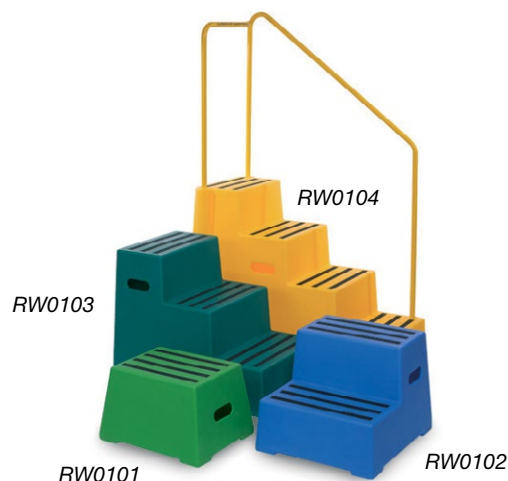

Topstep - Static Safety Steps

Plastic Safety Steps

- Health & safety product – ideal for all industrial and commercial applications.
- Moulded in tough, medium density polyethylene.
- Resistant to most chemicals, suited to wash down applications and wet/corrosive environments.
- Fitted with anti-slip abrasive strips to aid safety, and handles for ease of mobility.
- Accredited to BS EN 14183 European Safety Standard – each step will take up to 260kg.
- 4 tread: supplied complete with powder coated tubular steel support rail (yellow only)
- Colours: Standard colours are yellow, blue, red and green. Other colours are available on special request. (Please specify colour when ordering)

Description	H x W x D (mm)	Weight (kg)	Working Load (kg)	Order Ref	Price (Each)
1 Tread Plastic Safety Step	300 x 485 x 310	5	260	RW0101	£53.00
2 Tread Plastic Safety Step	420 x 475 x 540	10	260	RW0102	£71.00
3 Tread Plastic Safety Step	620 x 440 x 795	15	260	RW0103	£100.00
4 Tread Plastic Safety Step	1620 x 490 x 1080	20	260	*RW0104	£313.00

*(height includes handrail, weight with handrail is 23kg).

Topstep - Steel Static Handy Steps

- Fitted with anti-slip rubber treads for added safety
- Powder coated in white
- Welded steel construction
- Tread Size : W 380 x D 260mm
- Distance between Treads : 180mm
- Working load: 150kg

Description	H x W x D (mm)	Order Ref	Price (Each)
Steel Static Handy Steps	380 x 440 x 655	SSHS2	£35.31

Topstep - 3 Tread Step Ladders

- Foldable for easier storage
- Working load: 150kg
- Distance between Treads: 230mm
- Fitted with a rubber comfort handle
- Non slip treads
- Powder coated silver/grey