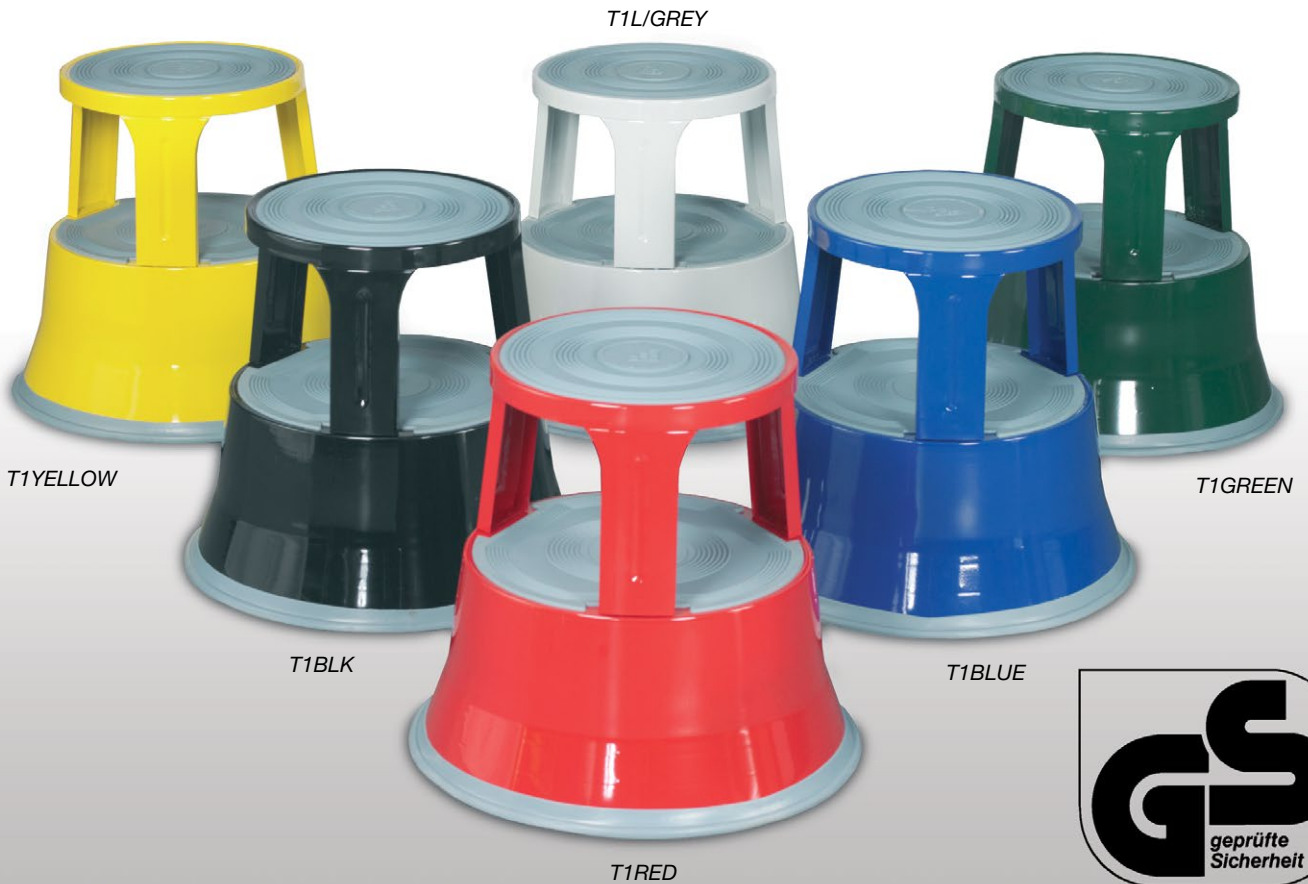

Topstep - Kick Steps

Topstep - Kick Step is a premium GS approved quality mobile step finished in a choice of six colours; Black, Red, Blue, Light Grey, Green and Yellow.

Topstep provides easy step up access preventing excessive stretching.

The Kick Step is supplied K/D where two sections permanently 'lock' together via a built-in bolt free mechanism.

- Topstep is the perfect accessory for any storeroom, office or workplace, where safe access is required for items stored at height.
- Mounted on retractable spring mounted castors Topstep can easily be moved into position without bending or lifting and when stepped on Topstep locks into position allowing safe access.
- Its sturdy steel construction with anti-slip rubber treads and base surround provide a solid platform from which to work.

Working load: 150 kgs
Overall Height: 400mm
Diameter (Top): 260mm
Diameter (Base): 430mm

Description	RAL No.	Order Ref	Price (Each)
Steel Kick Step - Black	RAL9005	T1BLK	£39.00
Steel Kick Step - Red	RAL3000	T1RED	£39.00
Steel Kick Step - Blue	RAL5002	T1BLUE	£39.00
Steel Kick Step - Light Grey	RAL7035	T1L/GREY	£39.00
Steel Kick Step - Green	RAL6024	T1GREEN	£39.00
Steel Kick Step - Yellow	RAL1023	T1YELLOW	£39.00