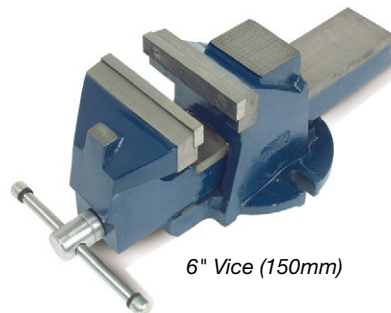

## Heavy Duty Workbenches

Heavy duty workbenches are fully welded (not flat pack) and are constructed from steel angle with braced galvanised tops or 45mm timber top or super heavy duty with galvanised steel on top of 45mm timber. Three lengths to choose from in the static bench range each available in three widths. All benches come with bottom shelf, vice plate welded underneath the front right-hand corner and cupboard included in the price. Cupboards measure 600mm x 600mm by bench depth with lock fitted as standard. Also available with extra cupboards or drawer(s) in place of the cupboard or can be fitted with five-drawer unit.

2075WSC

Shown fitted with additional cupboard,  
lockable drawer and vice.  
(Available at additional cost)

Bench Size (H x W x D) - 840 x 2000 x 750mm

1575WC

Bench Size (H x W x D) - 840 x 1500 x 750mm

## Workbench Vices

Top quality engineering bench vices may be fitted to any static or mobile workbench if specified when ordering or supplied separately. A lockable steel drawer may be fitted to any bench as an extra or as an alternative to the cupboard.

6" Vice (150mm)