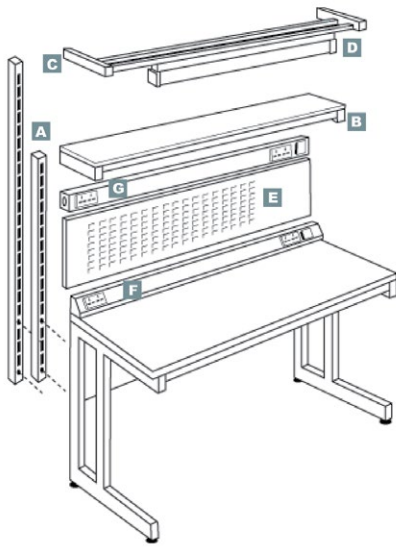

## General Workbenches

---

- Supplied with 20 mm thick laminate worktop.
- General workshop bench suitable for use in assembly, production and light engineering.
- Height adjustable feet for easy levelling
- Powder coated light grey framework.
- Full range of accessories available including lockable drawers and cupboards (supplied with two keys) shelves, louvre panels and service ducts.
- Standard bench height: 840mm. Also available are 760mm and 920mm.
- Supplied knock down for on site assembly.

### Square Tube Bench

---

*Bench above shown with optional drawer and cupboard.*

### Cantilever Bench

---

*Bench above shown with optional cupboard.*

Please see general workbench accessories below:

Single Drawer H x W x D - 220 x 420 x 420mm		
Order Ref	Colour	Price (Each)
BEDR04021RXX	RED	£127.50
BEDR04021BXX	BLUE	£127.50
BEDR04021KXX	GREY	£127.50
BEDR04021GXX	GREEN	£127.50

Square Tube Bench - Laminate Worktop 20mm thick		
Size H x W x D (mm)	Order Ref	Price (Each)
840 x 1200 x 750	BQ841275PLXX	£236.50
840 x 1200 x 900	BQ841290PLXX	£269.64
840 x 1500 x 750	BQ841575PLXX	£310.15
840 x 1500 x 900	BQ841590PLXX	£362.43
840 x 1800 x 750	BQ841875PLXX	£316.38
840 x 1800 x 900	BQ841890PLXX	£372.72